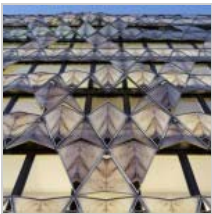

© Manuelle Gautrand