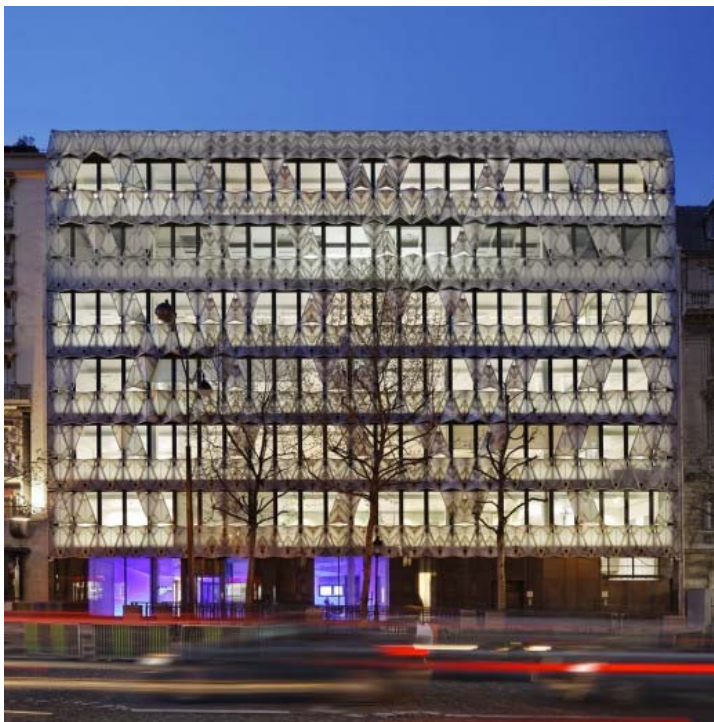

© Manuelle Gautrand

The lobby functions as a meeting point of these two atmospheres – the urban and sophisticated of the main façade, and the more private and verdant of the other side of the building. The interior spaces were designed in a contemporary spirit, highlighting the luminous atmosphere with light-colored and soft materials.

["Falling Water" - 141,205 views](#)

[Glass House by Tonic Design - 139,581 views](#)

[Poseidon Undersea Hotel in Istanbul - 131,191 views](#)

Join us on Twitter

[archlist Imperfect Health: The Medicalization of Architecture / by CCA](#) [architecturelist.com/2012/03/23/imp...](#) [#architecture](#)
5 days ago · [reply](#) · [retweet](#) · [favorite](#)

[archlist Bar "La Bohème" (entre amis) / by AVA-Architects](#) [architecturelist.com/2012/03/23/bar...](#) [#architecture](#)
5 days ago · [reply](#) · [retweet](#) · [favorite](#)

[archlist TSR Building / by Jun'ichi Ito Architect & Associets](#) [architecturelist.com/2012/03/23/tsr...](#) [#architecture](#)
4 days ago · [reply](#) · [retweet](#) · [favorite](#)

[archlist HOUSE 804 in Barcelona, Spain / by H ARQUITECTES](#) [architecturelist.com/2012/03/25/hou...](#) [#architecture](#)
2 days ago · [reply](#) · [retweet](#) · [favorite](#)

[Join the conversation](#)