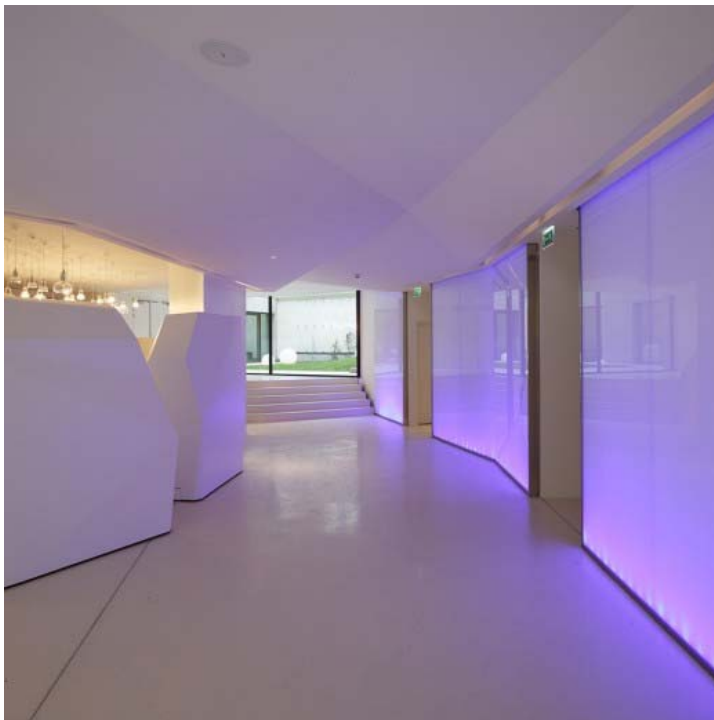

[July 2008](#)

[June 2008](#)

[May 2008](#)

[April 2008](#)

[March 2008](#)

[February 2008](#)

[January 2008](#)

[December 2007](#)

[November 2007](#)

[October 2007](#)

[September 2007](#)

© Manuelle Gautrand

Marble folds create a vibration along the 30 meter-long front. At both ends, in continuity with the façades of neighboring buildings, the origami becomes calmer and flattens out. But in the central part it forms a delicate bas-relief.

The project then develops into the depth of the site with the same objective of clarity while adding a strong presents of plants. The offices roofed with large lawns weave around the two courtyard gardens.